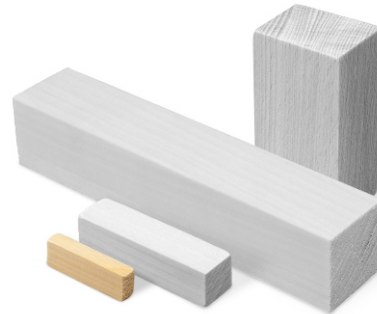

SAFE® block small

PRODUCT DATA SHEET
Release date: October 2019

Definition

SELECTED WOOD

Product Purpose

Enrichment material

USE

Nesting	Gnawing	Activity
	x	x

Color	beige
Structure	block
Dimensions	50 mm x 10 mm x 16 mm

SAFE® block small

Picture indicative only

Certificates

Product Presentation

Standard Packaging: ca. 1280 units per carton

Full pallets are also available.